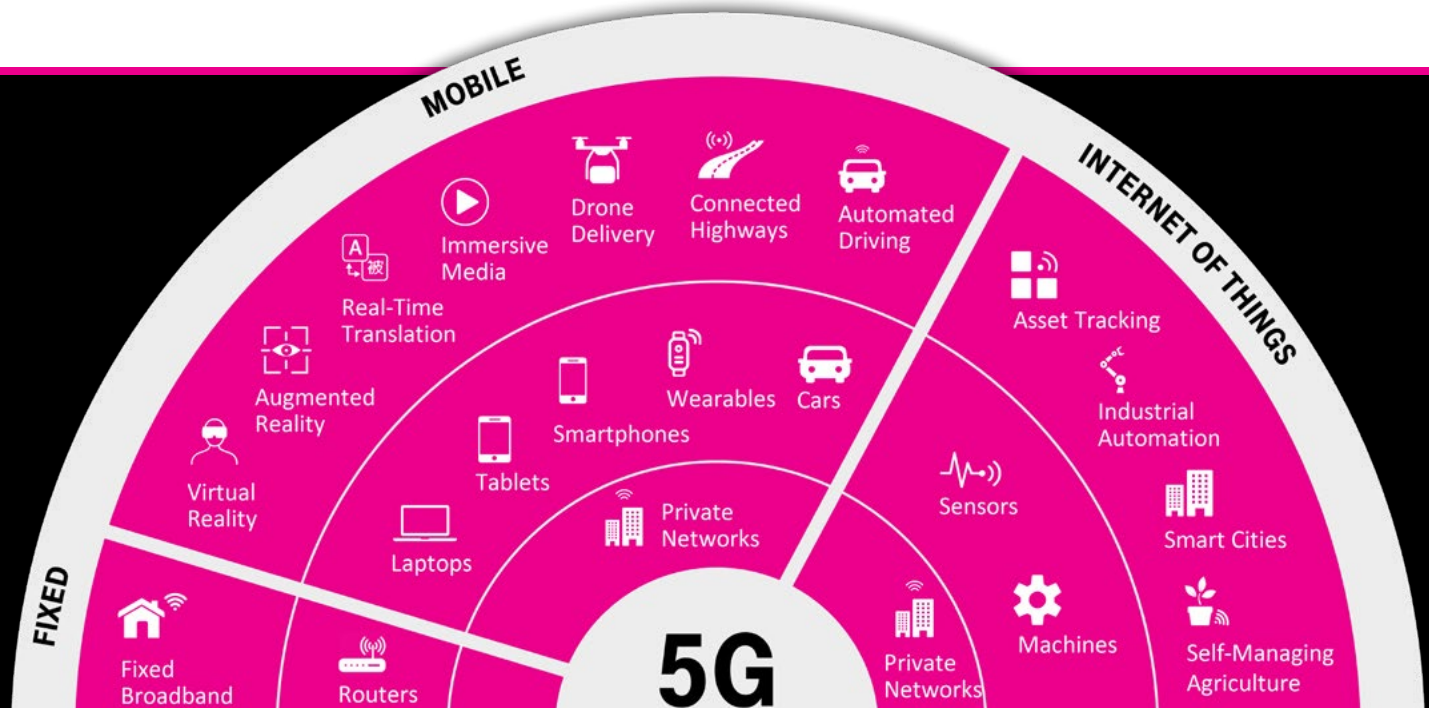

Keep your customers going with a wireless backup network.

Whether your customers need primary internet access, a failover solution or a secure wireless solution, T-Mobile has a way to keep devices securely connected to the network if/when fiber is unavailable.

Automatic Failover

- Wireless coverage that blankets their HFC
- Failover SIM cards built into their routers
- Extra layer of redundancy and reliability

Edge Connectivity

- Faster deployment in brand new construction
- Low latency with our geographically distributed network
- Standalone solution or bundled with other services

Bundled with SASE

- Highly-secure solution without the added software
- Clientless security and management
- Highly-secure SIM cards with low latency

T-Mobile's Fixed Wireless Platform Capabilities.

Subscriber management.